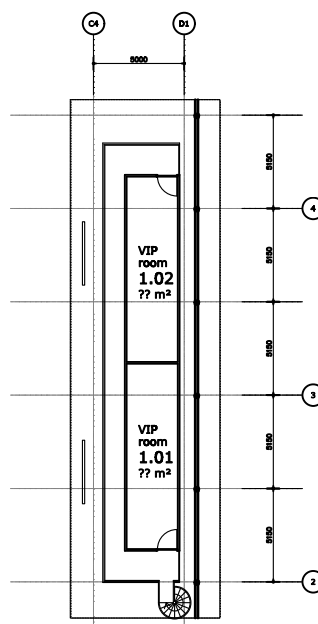

ground floor

first floor
FFL=2900+

DIMENSIONS

TAETS

black
box

ART AND EVENT PARK

30-11-2023

DIMENSIONS

TAETS

GLASS PAVILION

ART AND EVENT PARK

30-11-2023

ground floor
 0 1 2 3 4 5m

DIMENSIONS

TAETS 408

ART AND EVENT PARK