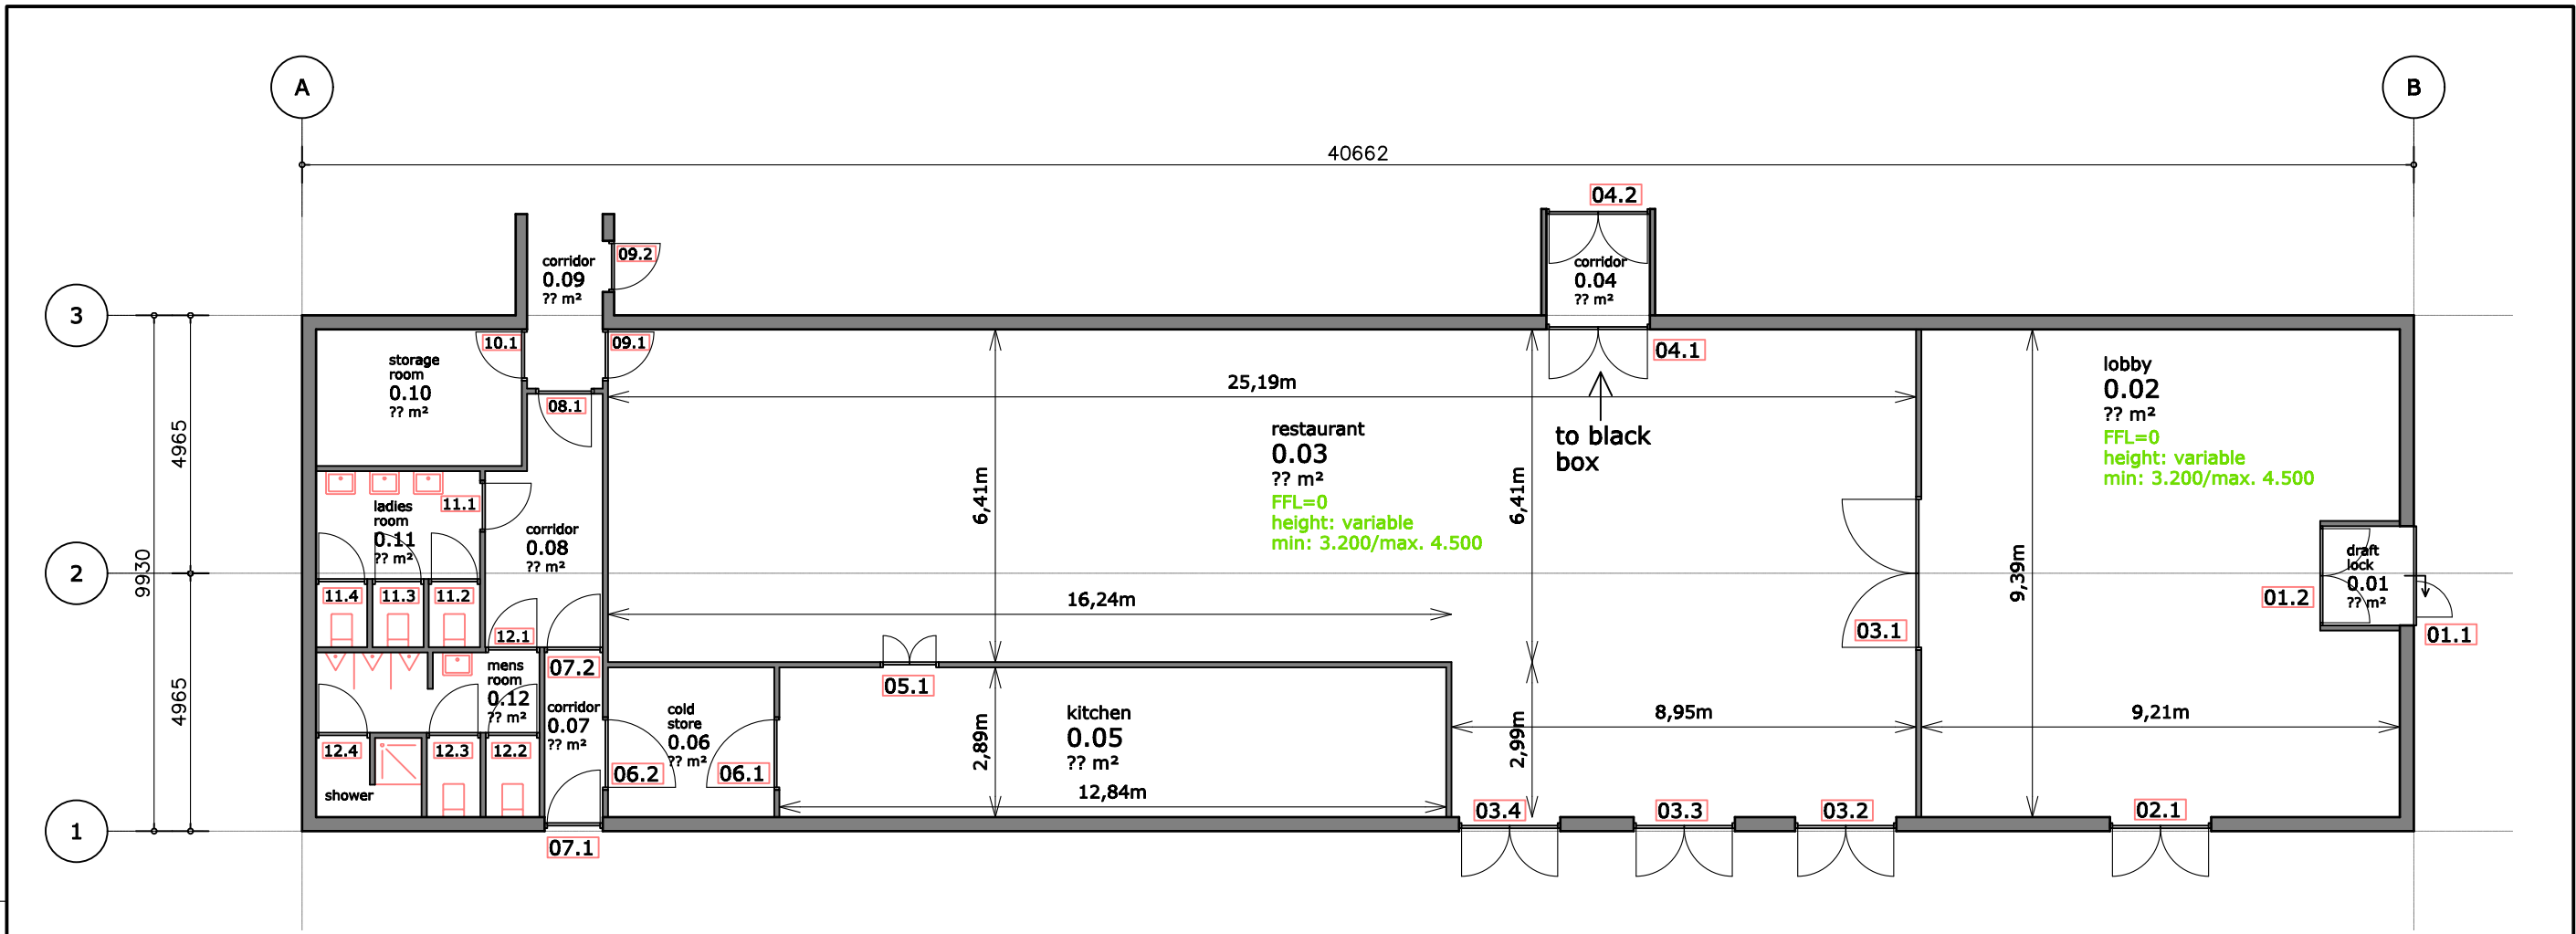

ground floor

first floor
FFL=2900+

DIMENSIONS

TAETS

black
box

ART AND EVENT PARK

30-11-2023

DIMENSIONS

TAETS

GLASS PAVILION

ART AND EVENT PARK

30-11-2023

ground floor
 0 1 2 3 4 5m

DIMENSIONS

TAETS 408

ART AND EVENT PARK