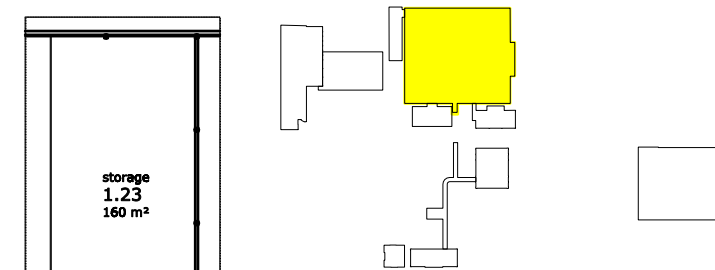

ground floor

first floor
FFL=2900+

DIMENSIONS

TAETS

black
box

ART AND EVENT PARK

30-11-2023

DIMENSIONS

TAETS

GLASS PAVILION

ART AND EVENT PARK

30-11-2023

ground floor
 0 1 2 3 4 5m

DIMENSIONS

TAETS 408

ART AND EVENT PARK