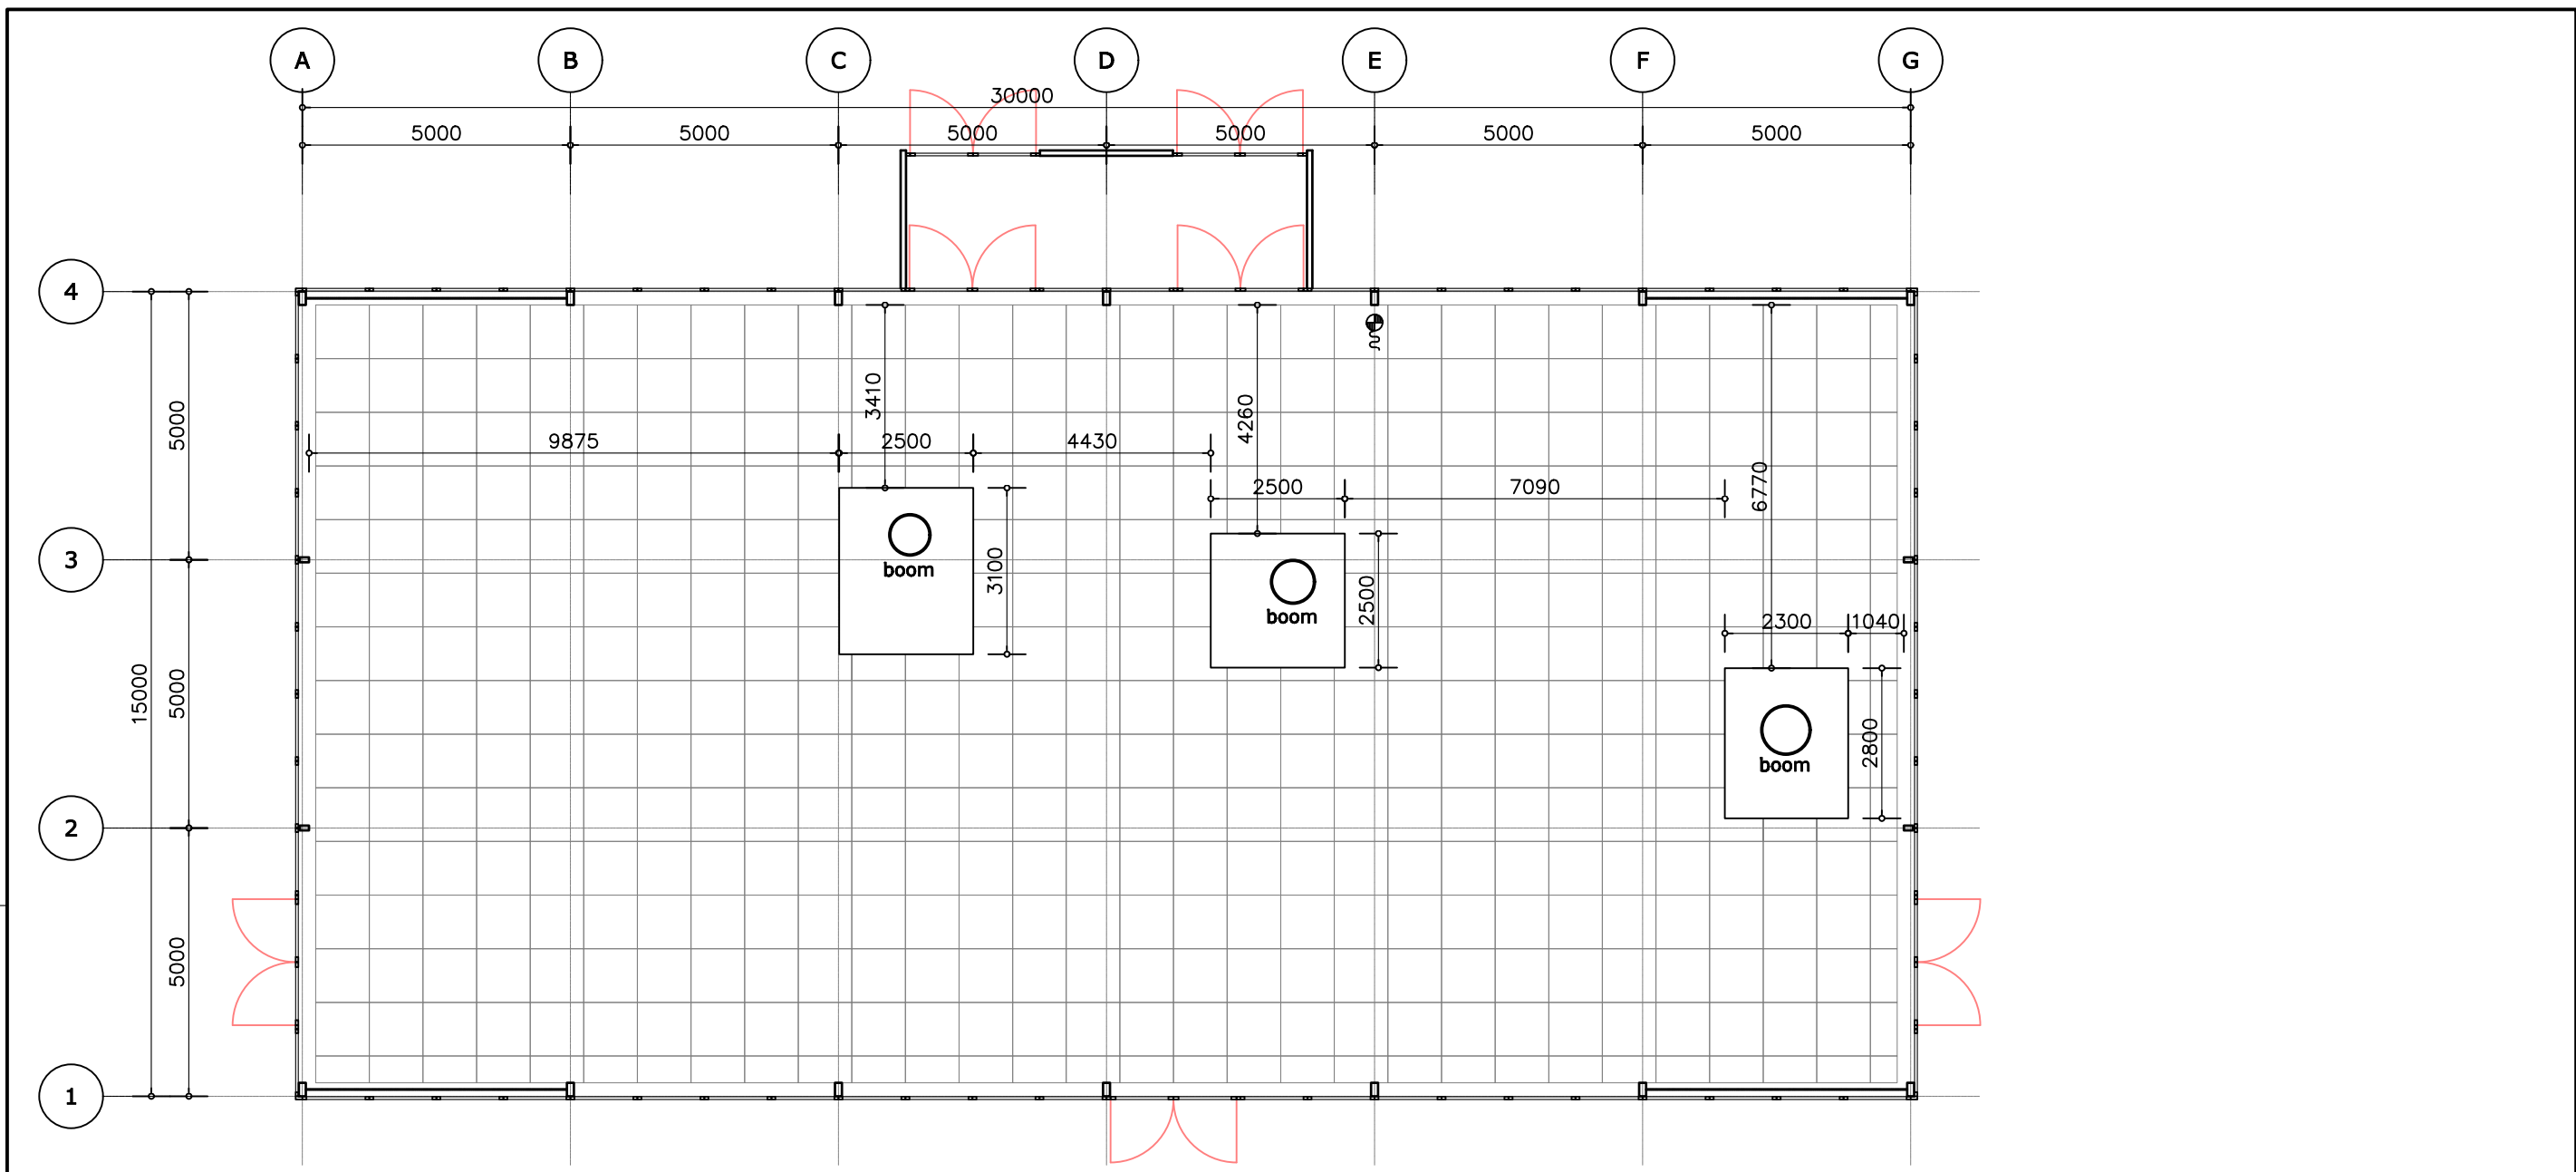

ground floor

first floor
FFL=2900+

DIMENSIONS

TAETS

black
box

ART AND EVENT PARK

30-11-2023

DIMENSIONS

TAETS

GLASS PAVILION

ART AND EVENT PARK

30-11-2023

ground floor
 0 1 2 3 4 5m

DIMENSIONS

TAETS 408

ART AND EVENT PARK